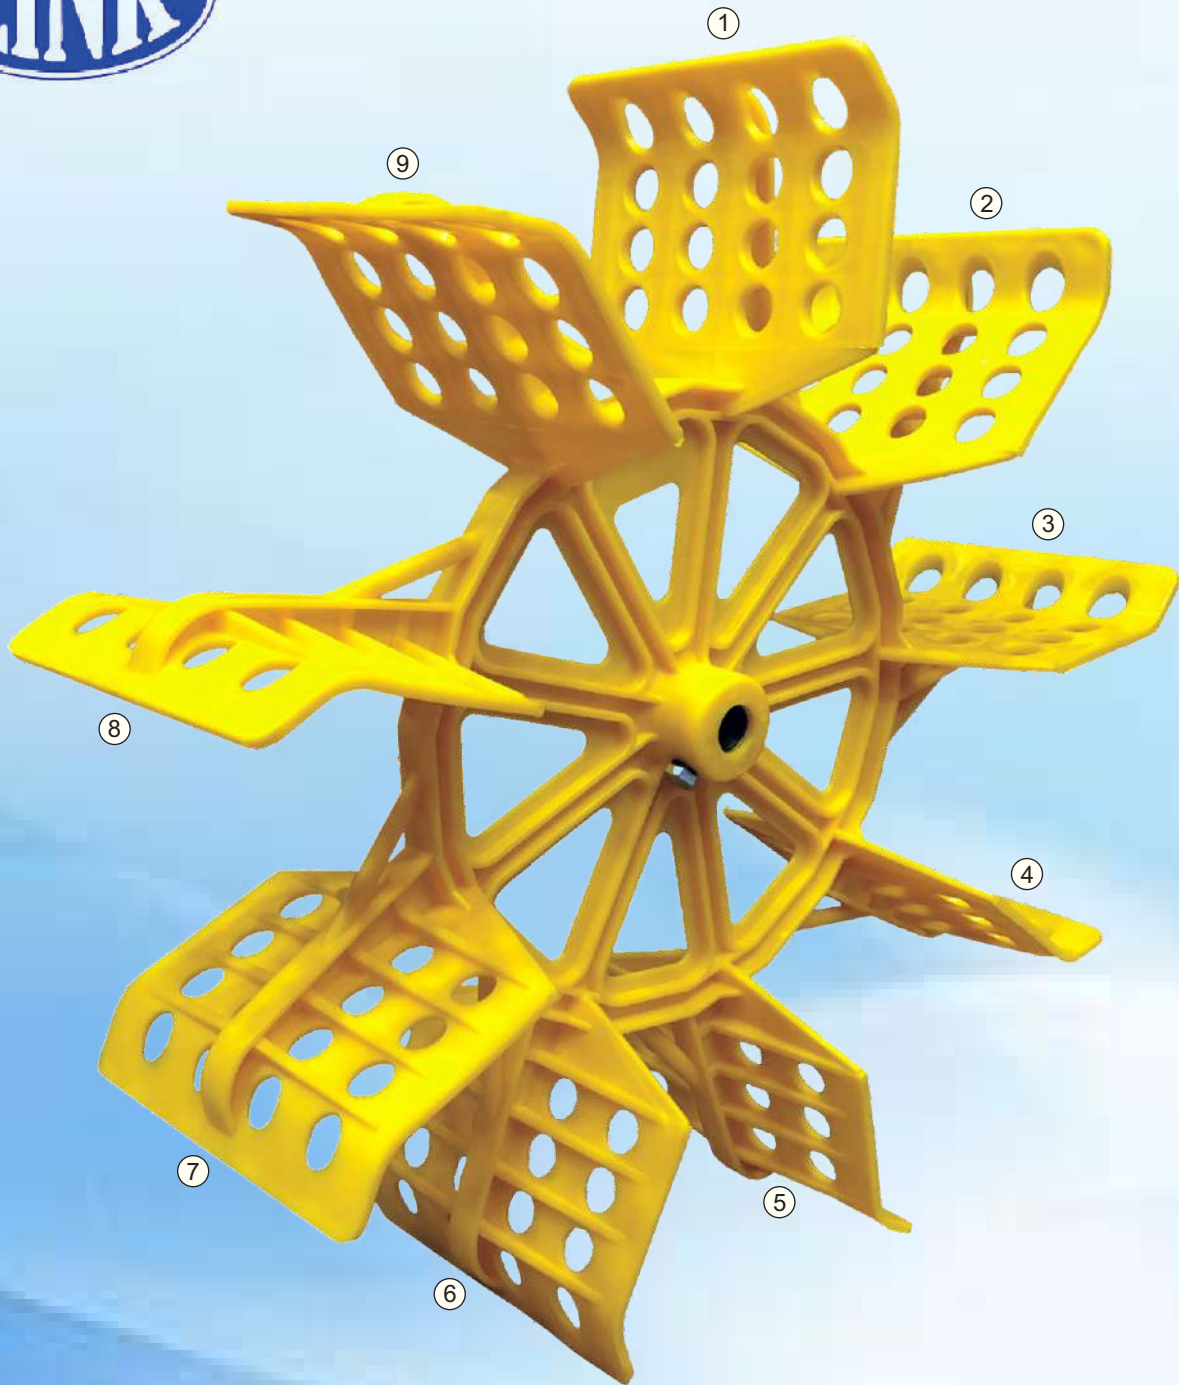

# YELLOW 9-BLADE PLASTIC IMPELLER (NO. L09)

✓ MORE AERATION

✓ AN ADDITIONAL OF 105 SPLASH PER MIN  
COMPARE TO 8-BLADE IMPELLER