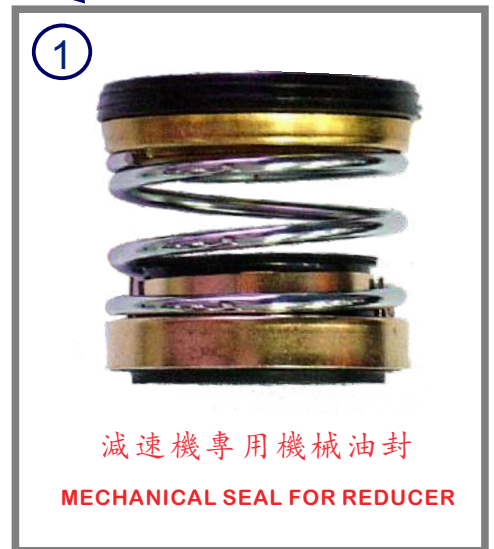

M. SEAL SS BODY BEVEL GEAR REDUCER T85SS

(d 25MM, 1:14 / 1:17)

減速機專用機械油封

MECHANICAL SEAL FOR REDUCER