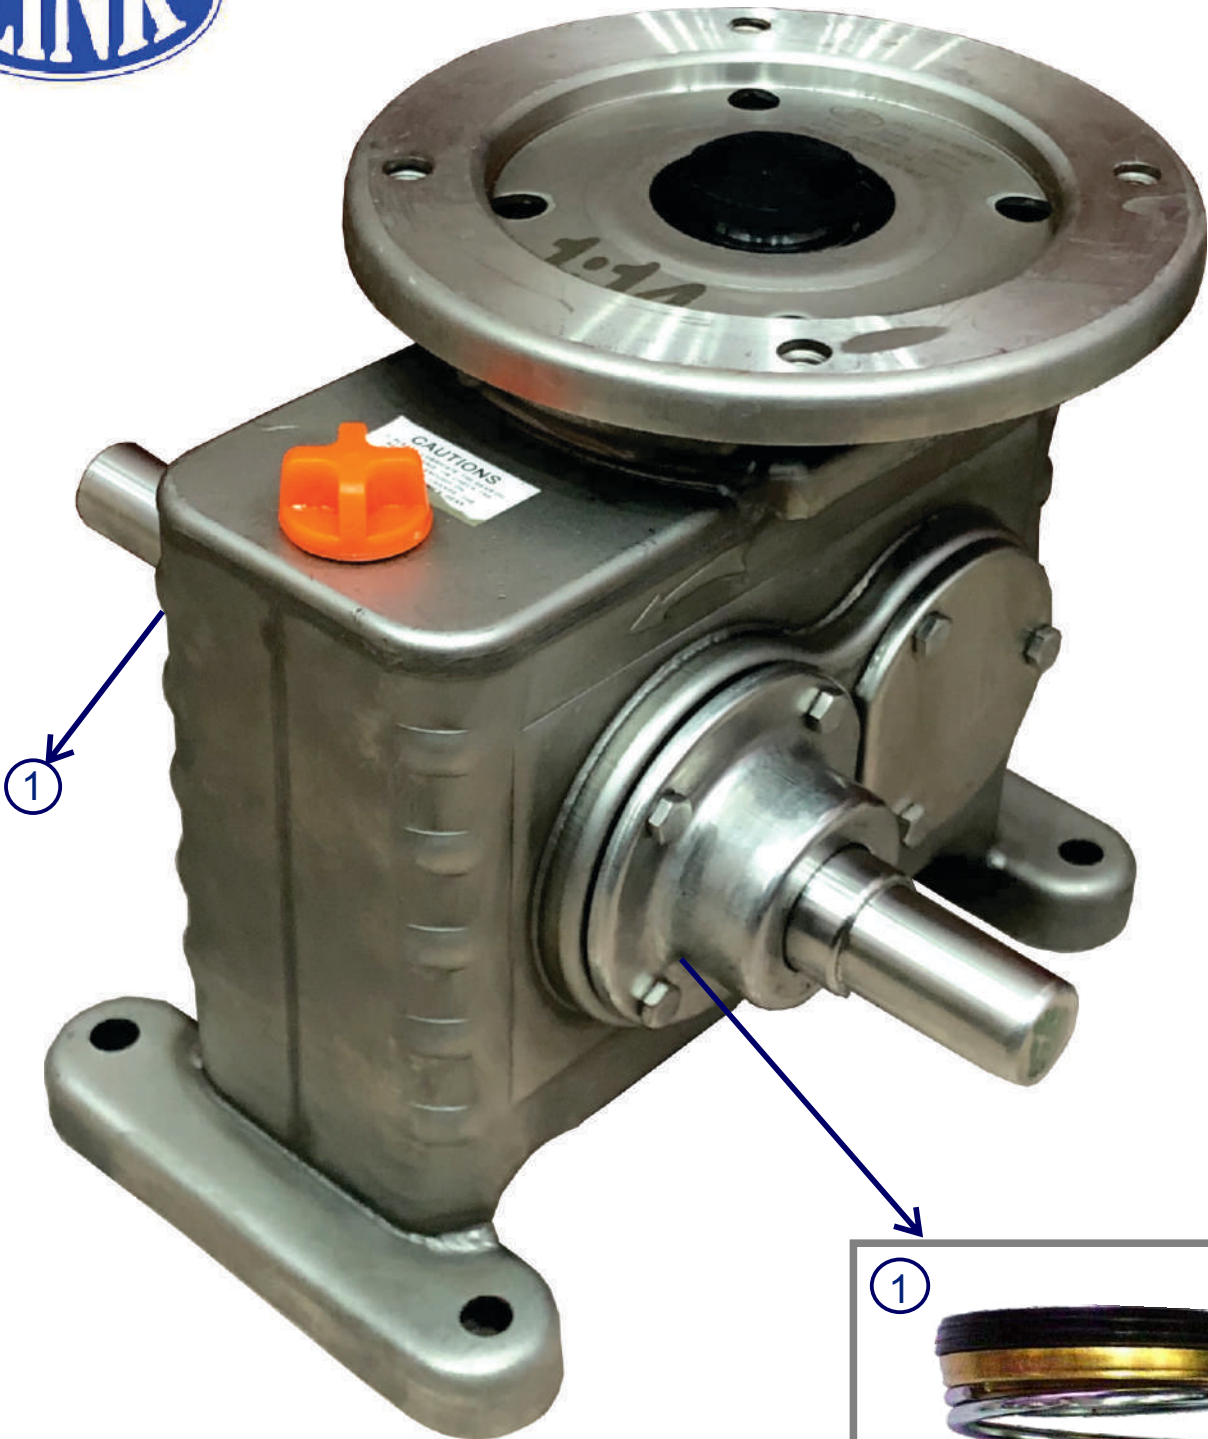

M. SEAL SS BODY BEVEL GEAR REDUCER T85SS

(d 25MM, 1:14 / 1:17)

減速機專用機械油封

MECHANICAL SEAL FOR REDUCER